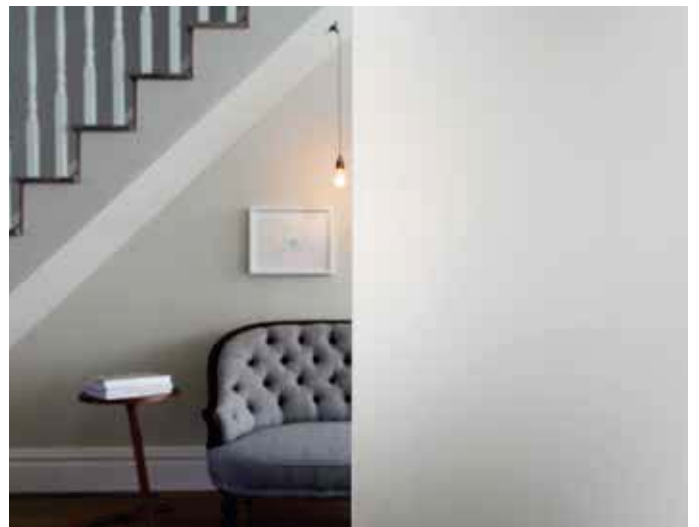

Pilkington Oriel Collection –
our premium etched range