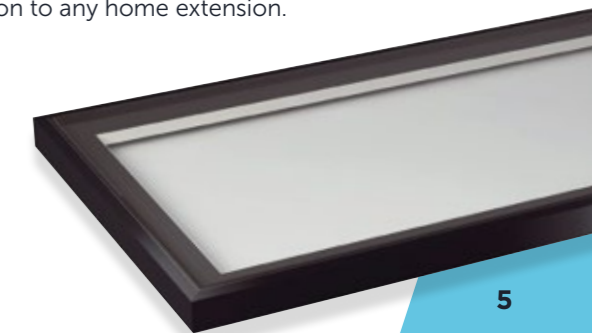

Minimal Sightlines

The minimalistic contemporary external design with flush glazing gives a sleek, modern appearance and is a stunning addition to any home extension.