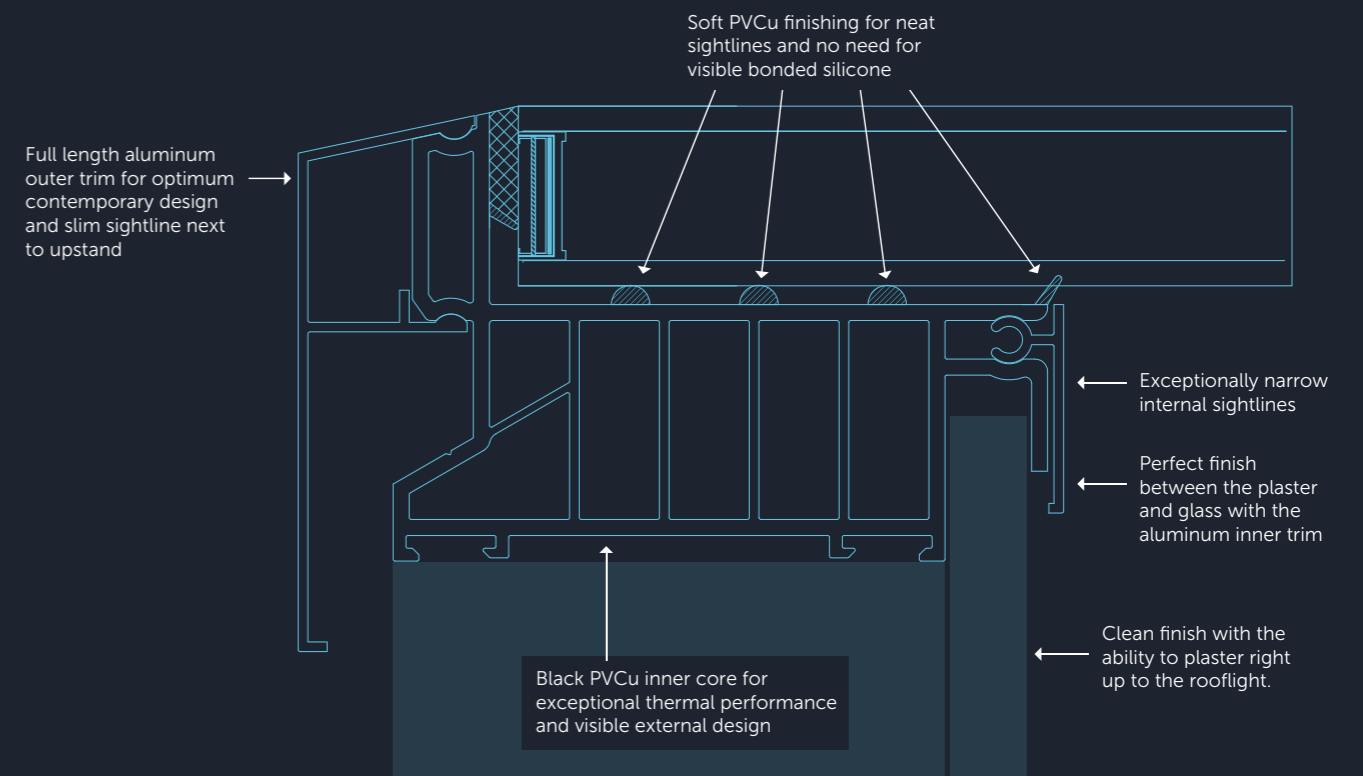

Maximum Light

The unique aluminium external and internal capping and bespoke structural PVCu internal core make the Atlas Flat Rooflight the ultimate glazed flat rooflight.

Sitting flush with the internal plaster line, the fixed flat rooflight appears frameless from the interior of the home, creating the illusion of an open roof space.

Minimal Sightlines

The minimalistic contemporary external design with flush glazing gives a sleek, modern appearance and is a stunning addition to any home extension.

NO BARS MORE STARS

TECHNICAL SPECIFICATION

Available in white, grey, black, grey on white and black on white as well as special RAL colours.

Available colours:

Low Maintenance

All Atlas Flat Rooflights come with Active Neutral self-cleaning glass as standard, helping you to keep your Flat Rooflight looking cleaner for longer. Solar control and low-e coatings along with an argon gas-filled cavity controls the amount of visible light, UV and heat that passes through the glass.