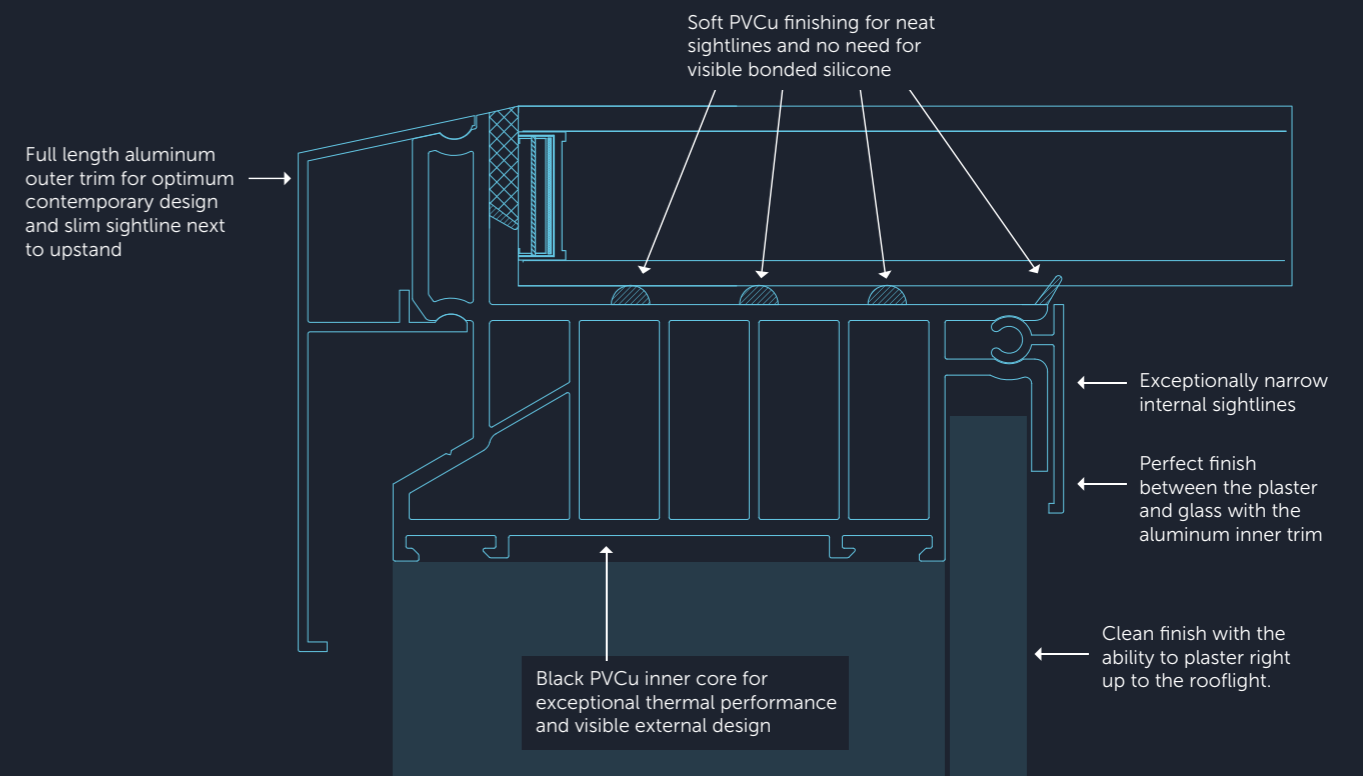

”

Maximum Light

The unique aluminium external and internal capping and bespoke structural PVCu internal core make the Atlas Flat Rooflight the ultimate glazed flat rooflight.

Sitting flush with the internal plaster line, the fixed flat rooflight appears frameless from the interior of the home, creating the illusion of an open roof space.

Minimal Sightlines

The minimalistic contemporary external design with flush glazing gives a sleek, modern appearance and is a stunning addition to any home extension.

NO BARS MORE STARS

TECHNICAL SPECIFICATION

Available in white, grey, black, grey on white and black on white as well as special RAL colours.

Available colours:

Low Maintenance

All Atlas Flat Rooflights come with Active Neutral self-cleaning glass as standard, helping you to keep your Flat Rooflight looking cleaner for longer. Solar control and low-e coatings along with an argon gas-filled cavity controls the amount of visible light, UV and heat that passes through the glass.