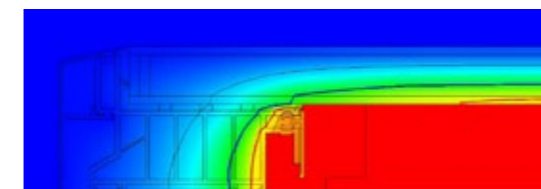

”

Maximum Light

The unique aluminium external and internal capping and bespoke structural PVCu internal core make the Atlas Flat Rooflight the ultimate glazed flat rooflight.

Sitting flush with the internal plaster line, the fixed flat rooflight appears frameless from the interior of the home, creating the illusion of an open roof space.

Ultimate Performance

Thermal performance is at the forefront of homeowners minds. With an unrivalled double glazing overall U Value (roof and glass) of 1.3 w/m²k the Atlas Flat Rooflight outperforms many of its rivals.