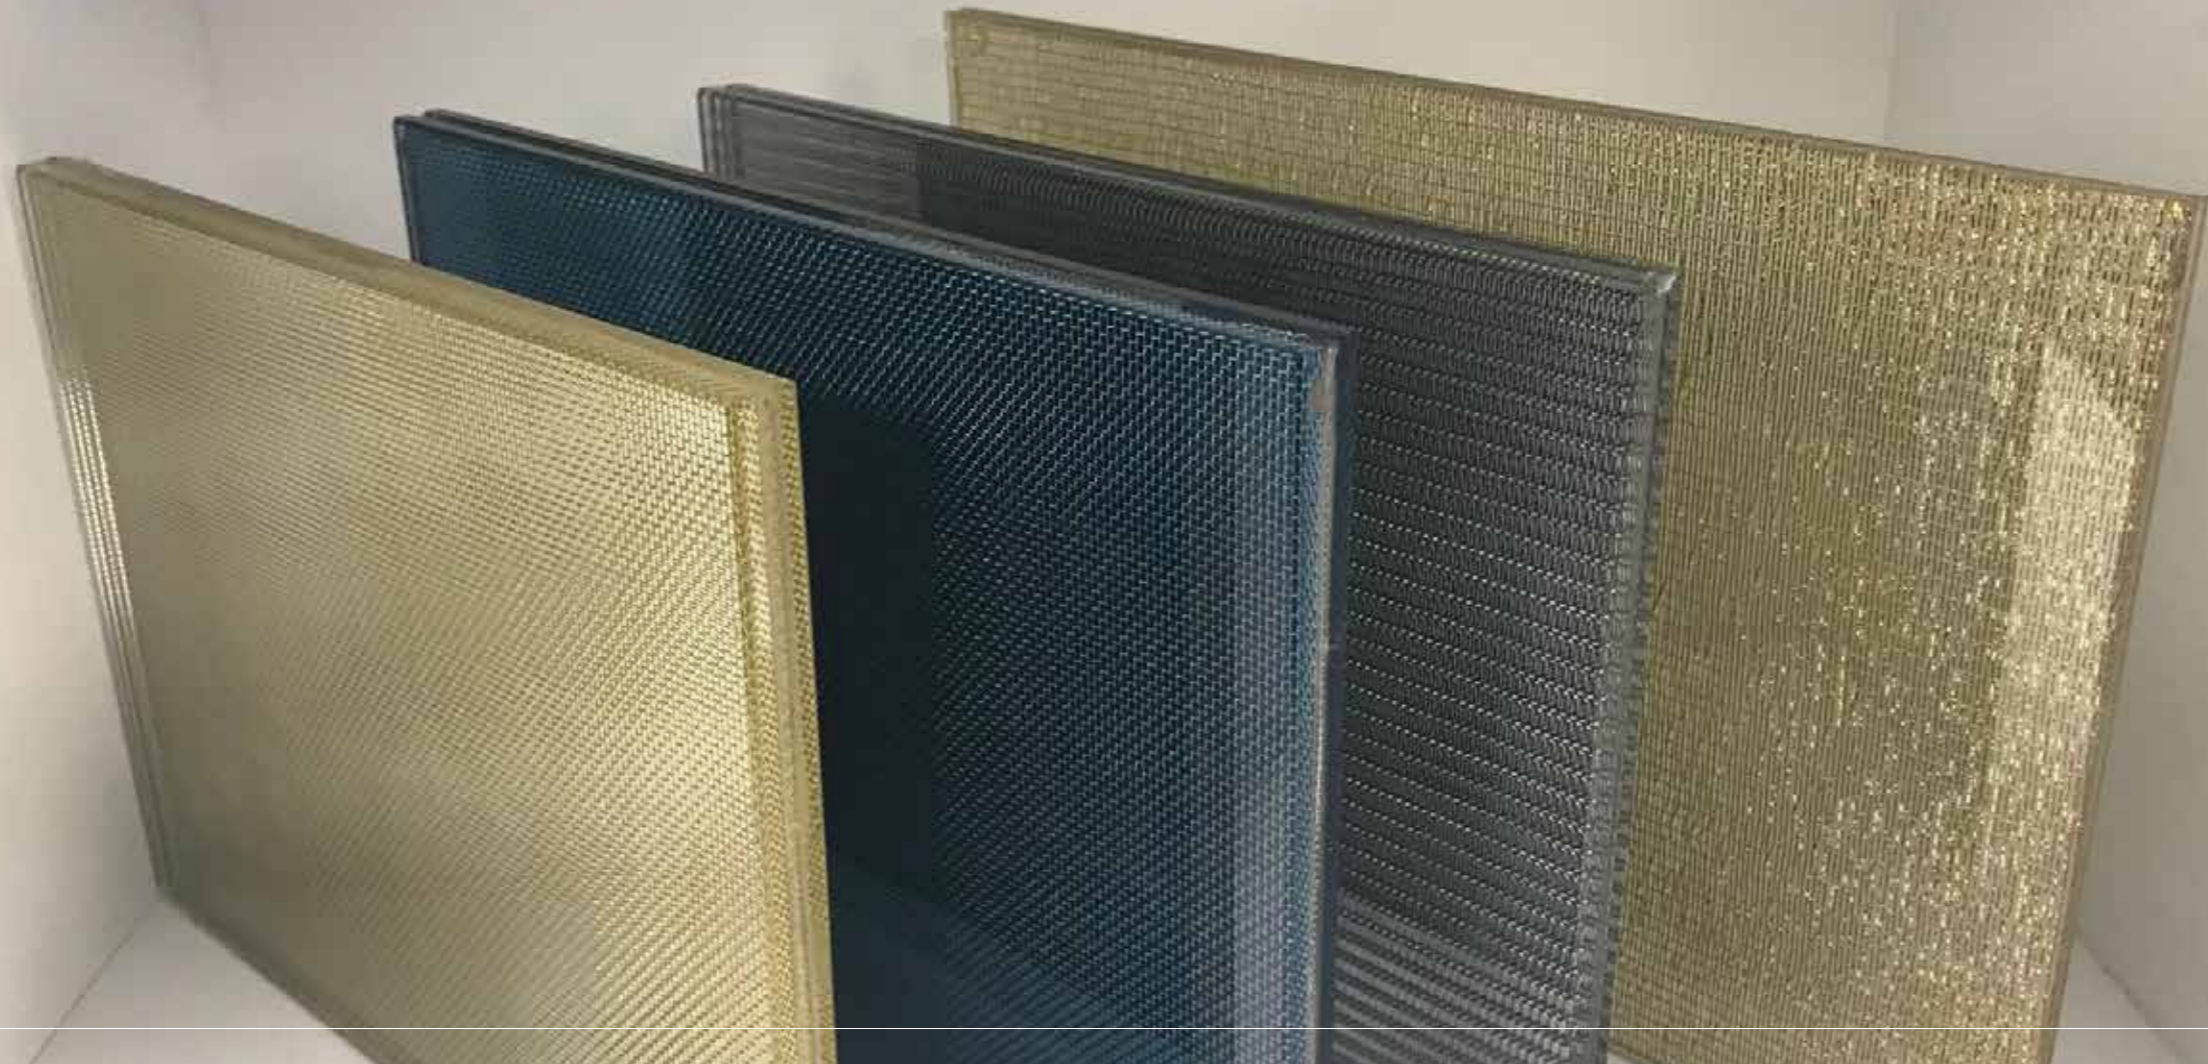

DECORATIVE LAMINATED GLASS

MADE IN  
LONDON

## DECORATIVE LAMINATED GLASS

Using the very latest advancements, we are able to produce bespoke laminated glass to fulfill a variety of requirements.

Explore our exciting decorative laminated glass lines or incorporate your custom interlayer for your next project. We offer a huge selection of laminated glass colours, textures and finally add a delicate touch of class with our decorative mesh collection. Why not choose opacity with our frosted interlayers or a mirror backing to add depth and warmth for all your laminated projects.

**SANTANA 30 COPPER + 2**  
Maximum width: 1.2m

**SANTANA COPPER 60**  
Maximum width: 1.2m

**OTZI STAINLESS**  
Maximum width: 1.5m

**OTZI BRONZE**  
Maximum width: 1.5m

**OPTIQ STAINLESS**  
Maximum width: 1.5m

**CAGIANTE**  
Maximum width: 1.5m

**DUNE ORO**  
Maximum width: 1.5m

**DIAMONTE ALU**  
Maximum width: 1.5m

**DIAMONTE BR**  
Maximum width: 1.5m

**FLAMMA**  
Maximum width: 1.5m

**LINER SS**  
Maximum width: 1.5m