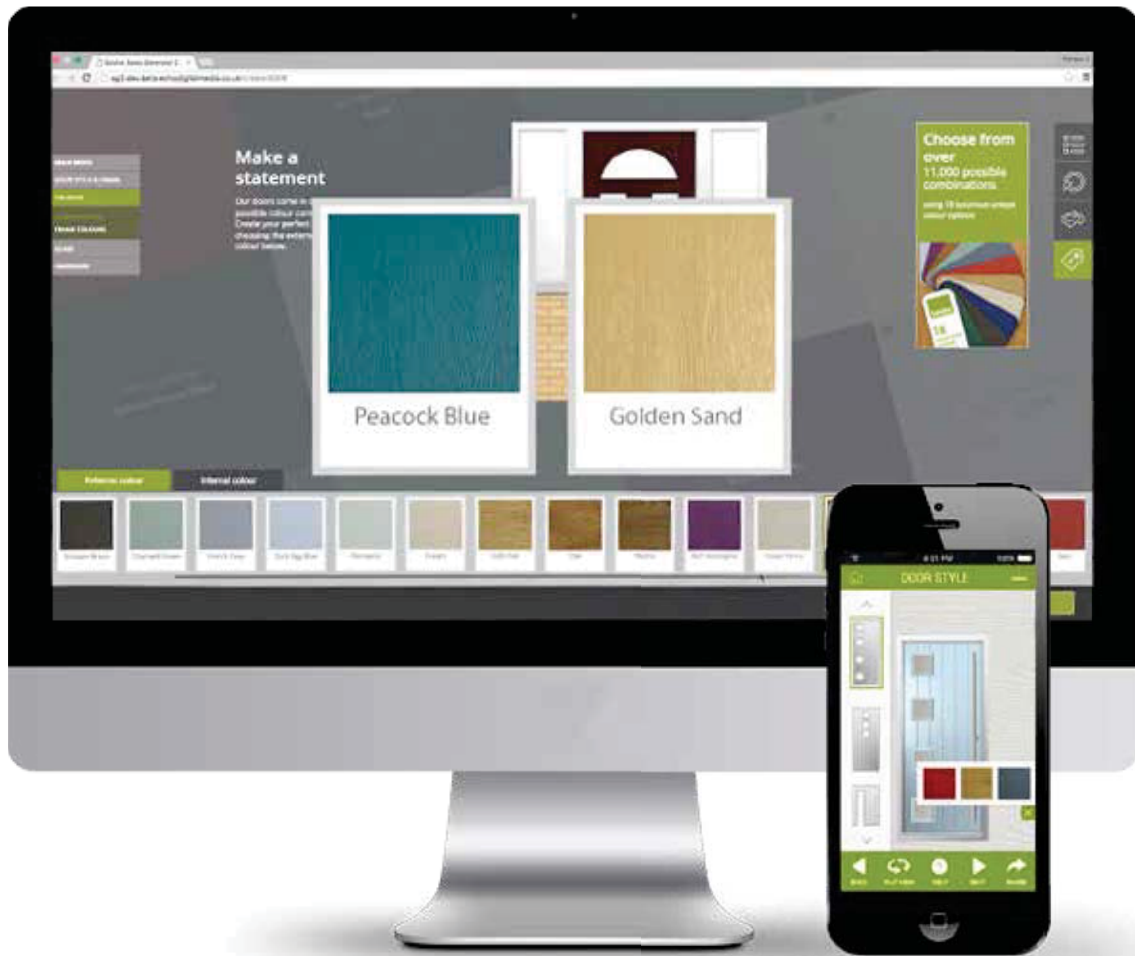

At 55mm The Radlington is a modern interpretation of a traditional cill, so if you are replacing your timber cill, the end result will look beautifully authentic.

Upgrade your Solidor with a Radlington cill today, available in 8 stunning Solidor colour colours to match your frame.

"Compared to the generic slimline cills, there is simply no comparison."

Gareth Mobley, CEO - Solidor

To create your perfect solidor go online
or visit the App store

www.doordesigner.solidor.co.uk

0808 163 6232 | solidor.co.uk