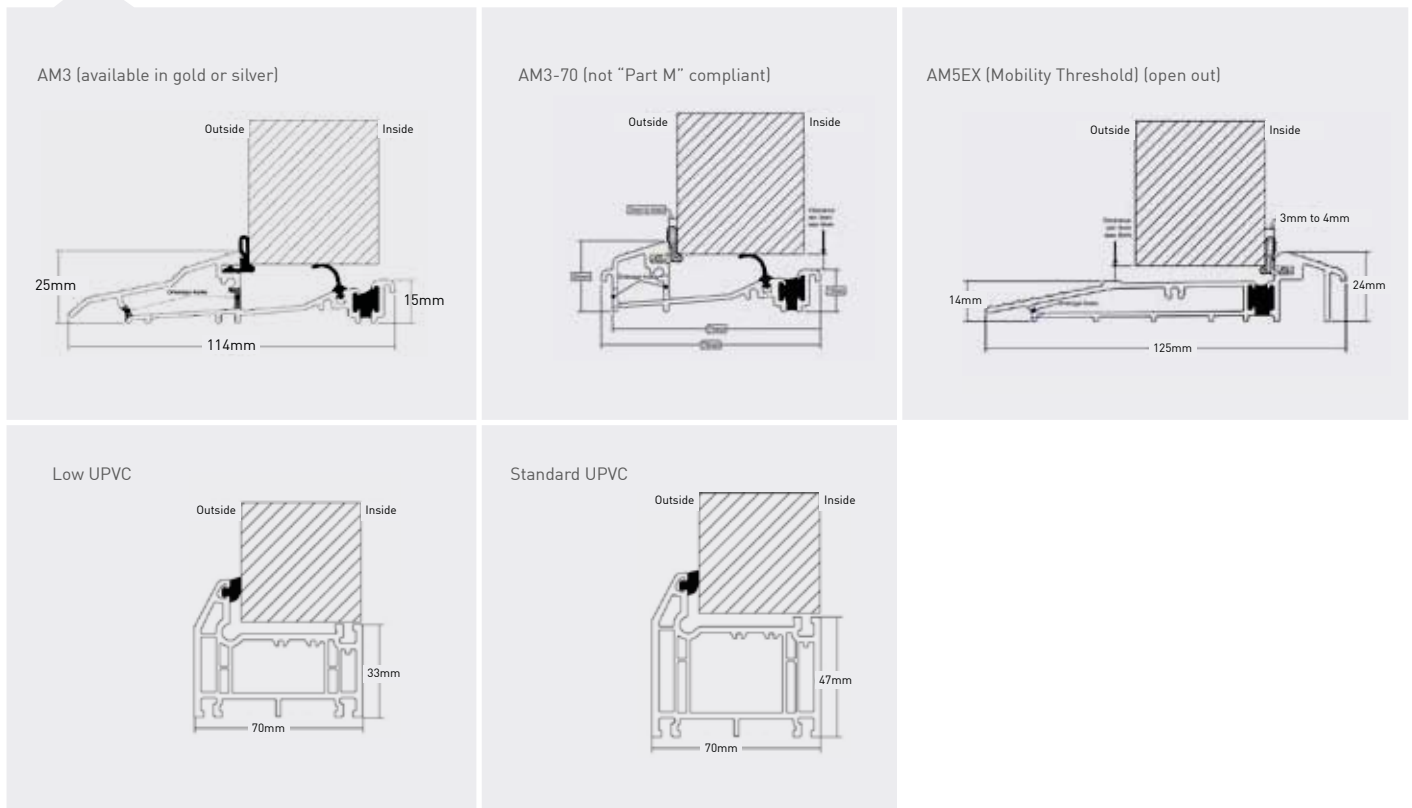

Thresholds

To allow for every circumstance we offer the largest range of door thresholds. All of our Stormguard aluminium thresholds are Part 'M' compliant within the latest Building Regulations for easy access.