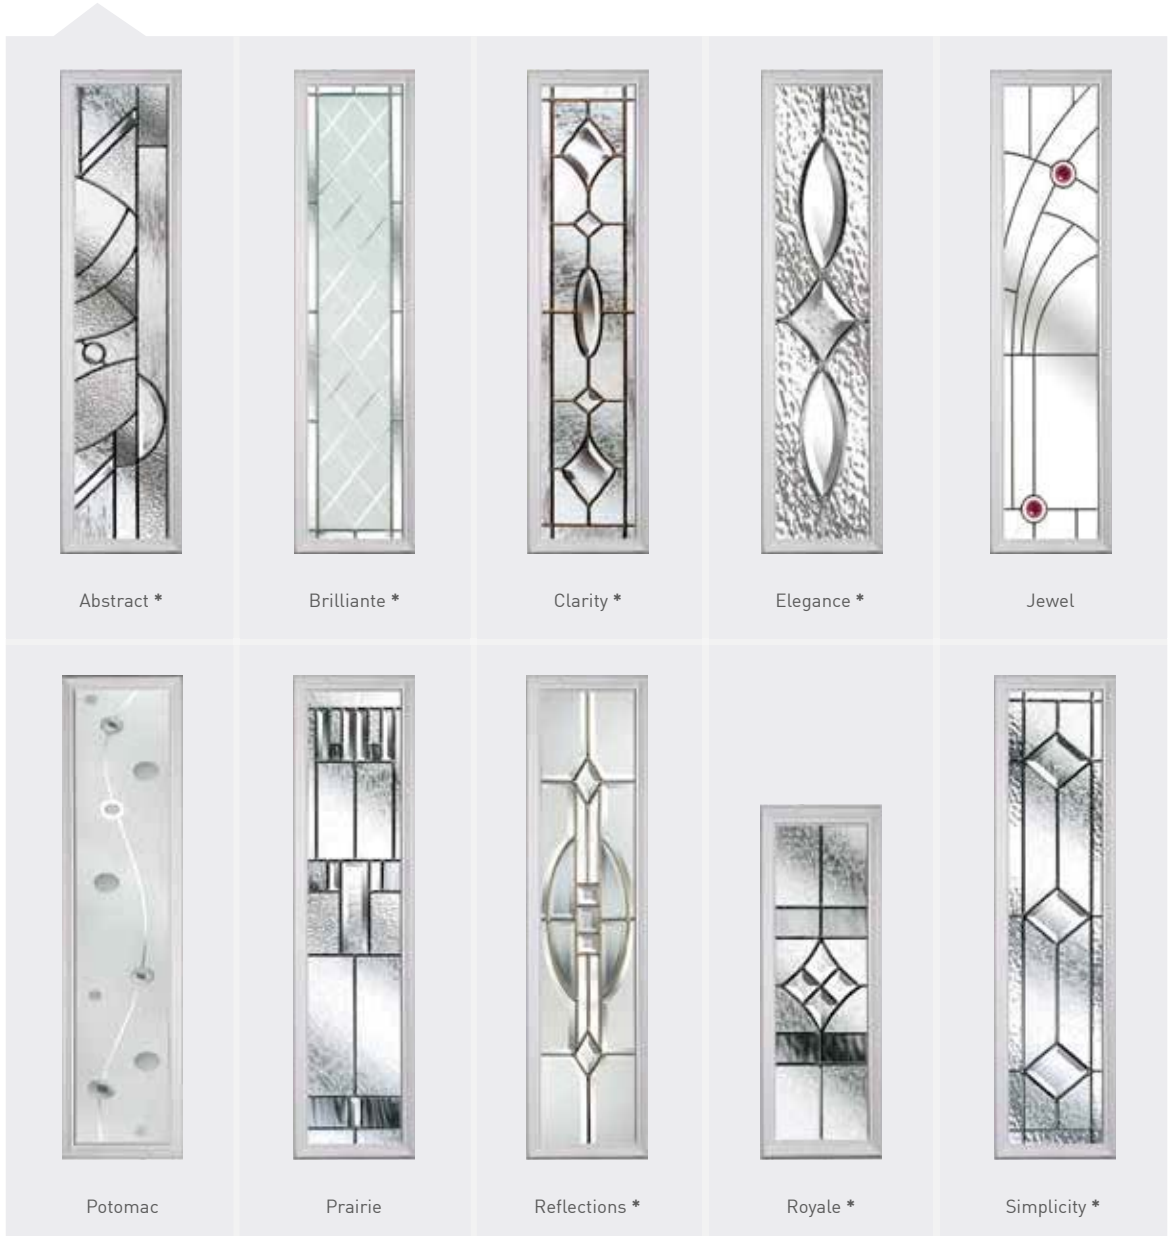

Trio Square

Diamond

Quad

New Glass Designs

Caledonian
Rose Handed

Dorchester *

Etched Squares

Linear

London Etch
Border

Matrix *

Modena *

Park Lane
Bespoke

Zinc Art Star

Caledonian Rose - double glazed - Clear backing glass as standard

Blind

Decorative

CTB & Star

CTB 12.3

CTB 18.1

Star Clear

Star Black

CFT, CGB, CSB, CTB, CTL

CSB 5.1FT

CTL 6.1