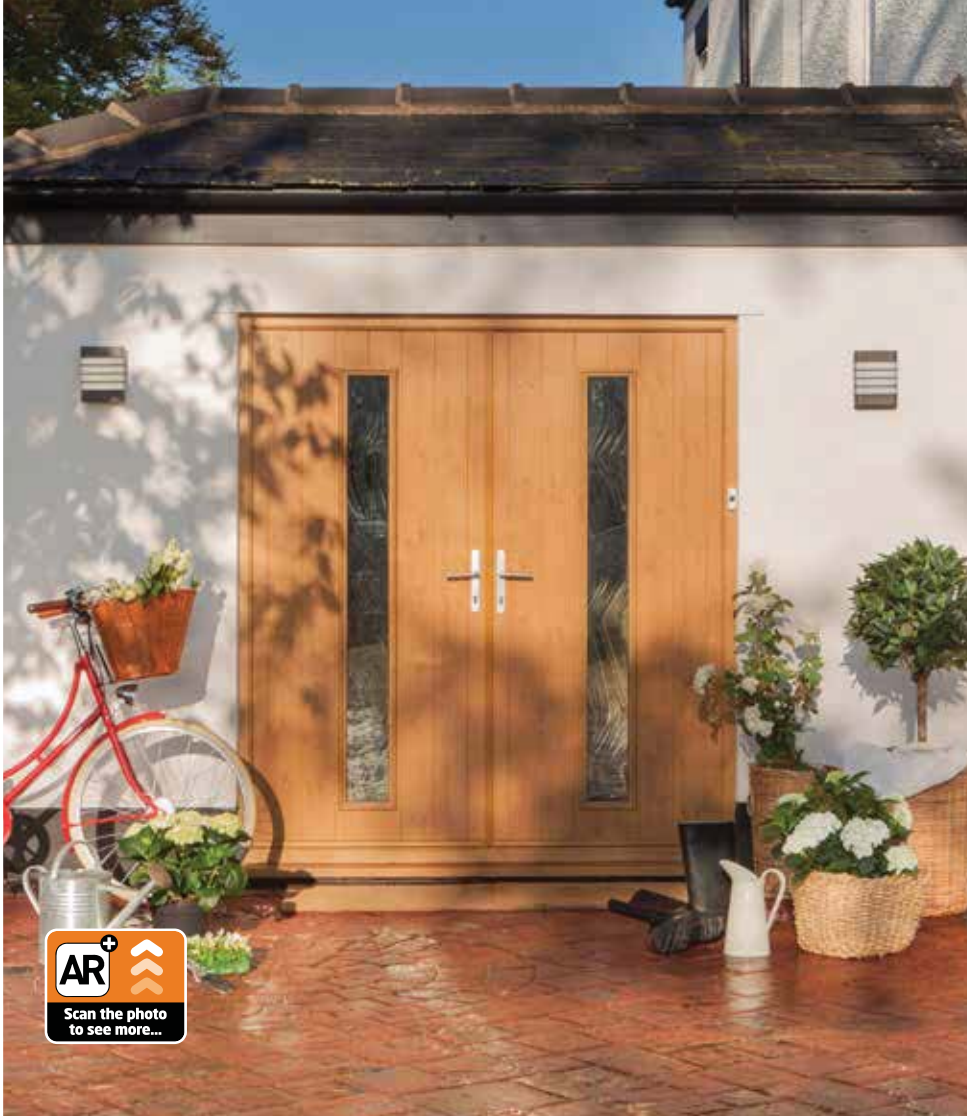

Available as inward or outward opening doors. Because our French door range is so vast, please contact us for the minimum and maximum sizes before you order your set.

NOTE: Available with UPVC and aluminium threshold on inward opening sets, and UPVC only on outward opening sets.