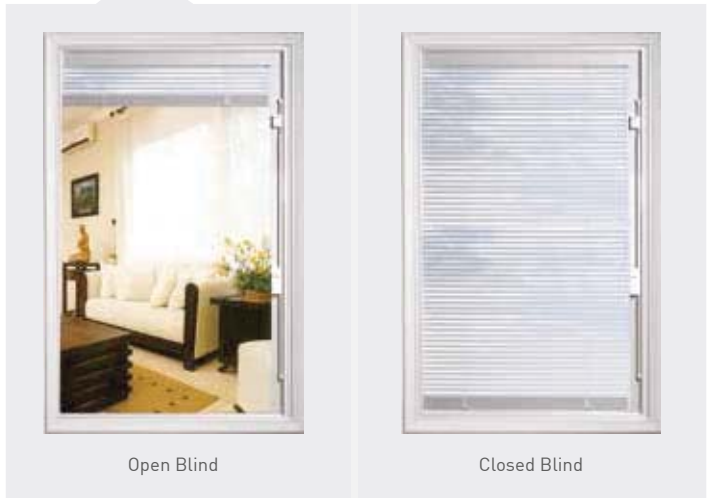

London Etch
Border

Matrix *

Modena *

Park Lane
Bespoke

Zinc Art Star

Caledonian Rose - double glazed - Clear backing glass as standard

Blind

Decorative