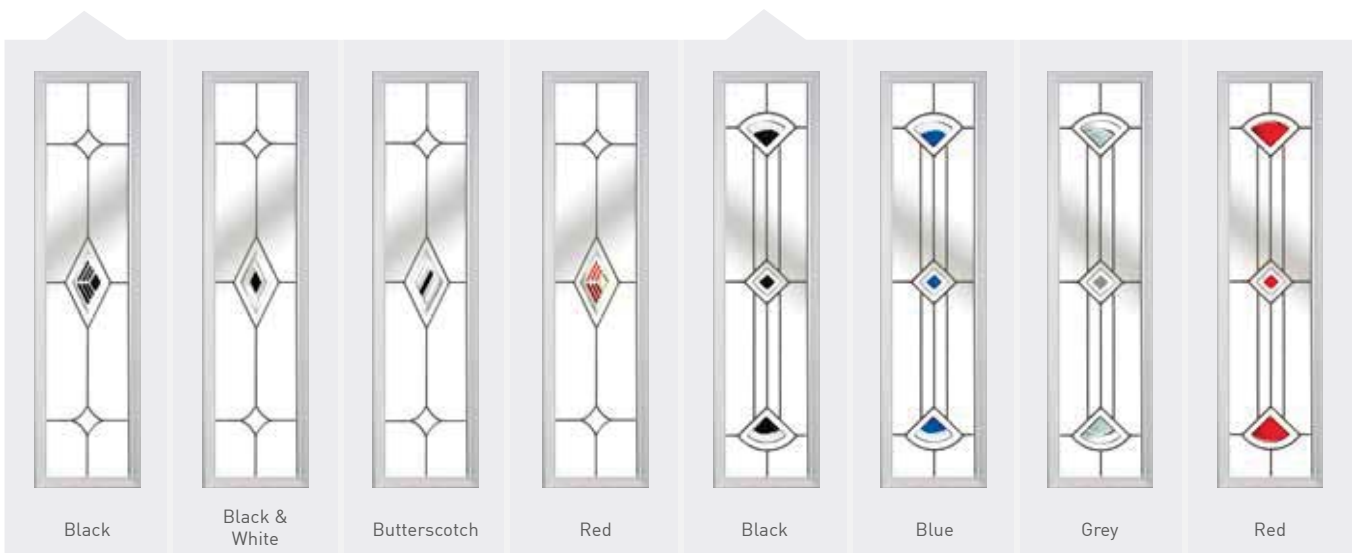

Side Panels

Complement your property with a full range of matching full height and half side panels.

Half Moulded

Half Flat Grain

Quarter Moulded

Milano Side Panel

Milano

Brescia

Thornbury

Ludlow

Harlech

Tenby

Nottingham

Available in all of our colour options!

Glass

A fine selection of stylish glass to help you personalise your choice of door. Whether modern or traditional you will find a glass design to really make your door stand out. Our full range of glass comes with Low E. Warmedge spacer and is Argon filled as standard

Trio Square

Diamond

Quad

New Glass Designs

Caledonian
Rose Handed

Dorchester *

Etched Squares

Linear

London Etch
Border

Matrix *

Modena *

Park Lane
Bespoke

Zinc Art Star

Caledonian Rose - double glazed - Clear backing glass as standard

Blind

Decorative