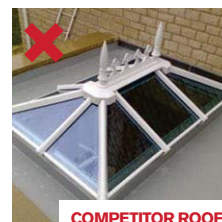

70% SLIMMER

NO CHUNKY COVERS

40mm
Clear sight lines internally and low sight lines externally (More Sky)

INTERNAL RIDGE SLIMNESS
Competitor 150mm
Atlas 40mm

INTERNAL RAFTER COMPARISON
Competitor 60mm
Atlas 40mm

“SEE FOR YOURSELF THE DIFFERENCE THIS MAKES.”

TAKE A CLOSER LOOK
Sharp lines inside and low sight lines outside

MORE SKY – LESS ROOF™. Whether you're inside looking up, or outside looking enviously in, an Atlas roof puts any property in a class of its own. Step under an Atlas roof and prepare to be amazed. The glass panes simply seem to float in the sky. The clean, sharp lines with minimal intrusion are possible thanks to the super slim 40mm frame. Unless it's a Victorian style, there's even no need for a boss or hood.

UNRIVALLED AERIAL VIEWS

Using the benefits of slimline technology Atlas have combined good looks, outstanding strength and intelligent detailing, to create one of the finest looking products available for conservatory and orangery installations.

Key Benefits

- The UK's most thermal efficient aluminium roof system*
- The UK's strongest roof system*
- Minimalist modern design with ultra-low sight lines
- Ideal for orangeries and lantern roofs
- Clean low sight lines externally
- Choice of PVCu or aluminium external caps
- Bevelled or flat external caps to suit building design
- Available in all RAL colours