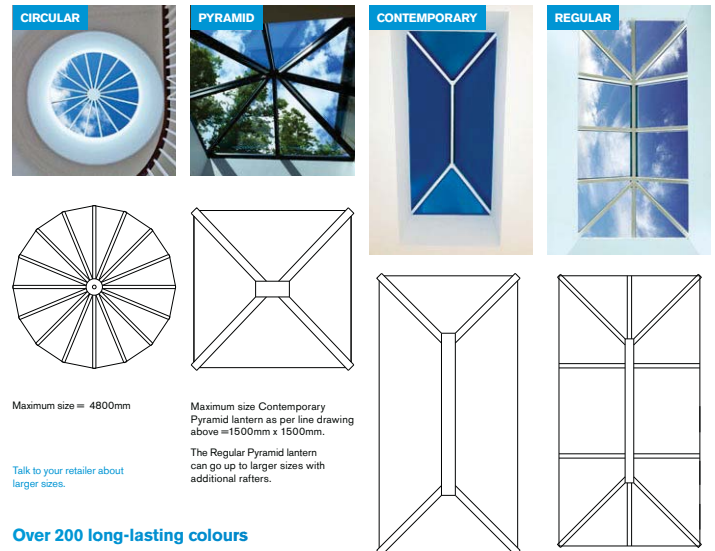

CONTEMPORARY OR TRADITIONAL FEATURES

1 Aluminium Rafter Flat Cap (example colour RAL 7016 Anthracite Grey)

2 Aluminium Rafter Decorative Cap (example colour RAL 9005 Black)

INNOVATION MEETS ARCHITECTURAL DESIGN

The innovative versatility of an Atlas roof allows you to design a stylish roof to fit perfectly with your home.

Maximum size = 4800mm

Talk to your retailer about larger sizes.

Maximum size = 1500mm x 2000mm

Maximum size Standard lantern as per this rafter layout 3000mm x 4000mm - can go up to 5000mm x 10000mm with additional rafters.

Over 200 long-lasting colours

Perhaps the most significant benefit for aluminium conservatories when compared with PVCu is the vast colour choice. Aluminium can be coated in any RAL colour using the most up-to-date powder coating processes. This ensures a much tougher finish than conventional spray painting used on timber or PVCu, whilst all powder coated components are colour guaranteed for ten years. If required you can have one colour on the inside and a different one outside, meaning that there is greater scope to create a structure that is as unique as you are.