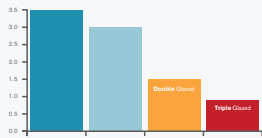

COOLER IN SUMMER WARMER IN WINTER

Superior thermal performance

Key Benefits

With thermal insulation performance that's twice as good as the competition, you can enjoy:

- Comfortable, year-round room use
- Reduced risk of condensation
- Lower heating and air conditioning bills

Why compromise excellent double or triple glazing performance? Choose the best insulated rafters in the industry with Atlas roof profile*.

Overall U Value can be as low as 0.7 when triple glazed or 1.2 when double glazed.

Twice as efficient

U Values of Rafters of Leading Manufacturers