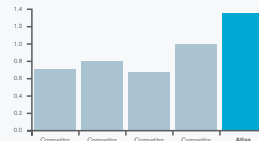

Kn/m2 (Wind and Snowloading Values)

Choose an Atlas roof and benefit from supreme strength:

- Ability to withstand 33% greater 'live loads' such as snow or wind than other roofs
- Larger span roofs are reinforced internally meaning no unsightly 'bolster bars'
- Peace of mind with the investment in a roof you can admire for many years