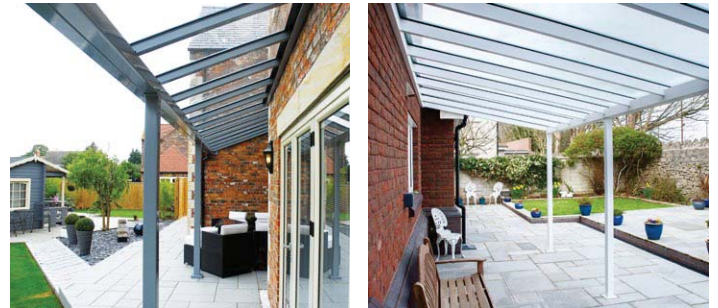

This versatile covered space allows you to enjoy the outdoors all year round, bringing al fresco living to your lifestyle and adding value to your home