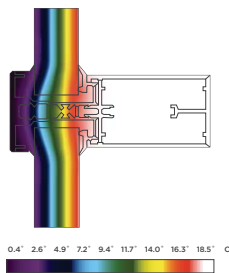

COOLER IN SUMMER WARMER IN WINTER

Superior thermal performance

Key Benefits

With thermal insulation performance that's twice as good as the competition, you can enjoy:

- Comfortable, year-round room use
- Reduced risk of condensation
- Lower heating and air conditioning bills

Why compromise excellent double or triple glazing performance? Choose the best insulated rafters in the industry with Atlas roof profile*.

Overall U Value can be as low as 0.7 when triple glazed or 1.2 when double glazed.

Twice as efficient

U Values of Rafters of Leading Manufacturers