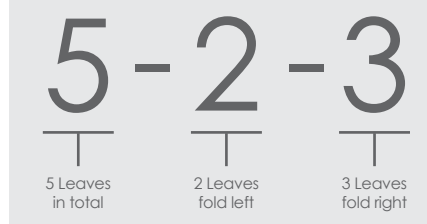

How configurations work

"Get the design and performance you want with the style you deserve"

Class 4
AE2400
600Pa
1.7
PAS24

Built for your home

Complete flexibility to suit your needs

Our bi-fold doors have been designed to provide you with the flexibility to create the perfect look that will complement your home and your lifestyle.

- Wide range of configuration options
- High performance glazing and design
- Minimal profiles for a modern look
- Complete range of handles and accessories
- Unique flush line pop-out handle option
- Full range of standard and bespoke colours
- Dual colour option for inside and out
- Chamfered and square bead options
- Tested to PAS24 for enhanced security and SBD
- Sturdy and reliable sliding mechanism
- Low threshold option for room dividers
- High performance as standard
- Can easily be combined with all AluK window and door systems
- Also available in a corner configuration